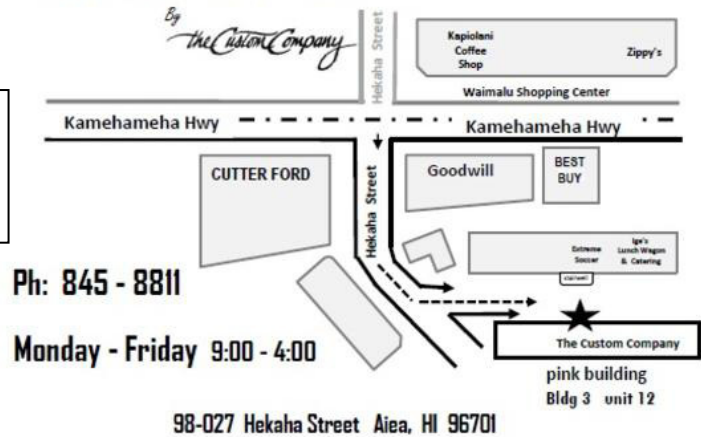

SCHOOL UNIFORMS

By *the Custom Company*

Normal Store Hours:
Monday – Friday
9:00 a.m. – 5:00 p.m.

Special Store Hours:
July 5 – August 2
Monday - Saturday
9:00 a.m. – 5:00 p.m.

Ph: 845 - 8811

Monday - Friday 9:00 - 4:00

98-027 Hekaha Street Aiea, HI 96701

General Information:

If you have any questions regarding stock availability, directions, etc., please call our store at 845-8811. We also have general and school-specific information online at www.schooluniformshawaii.com.

Methods of Payment:

We accept cash, checks, and credit cards (VISA, MC).

Returns and Exchanges:

All returns and exchanges are accepted at our retail location. Please bring in your receipt to assure proper credit or refund. If you come into the store to purchase additional items and your child grows out of them before being able to wash and wear them, simply come in and exchange them.