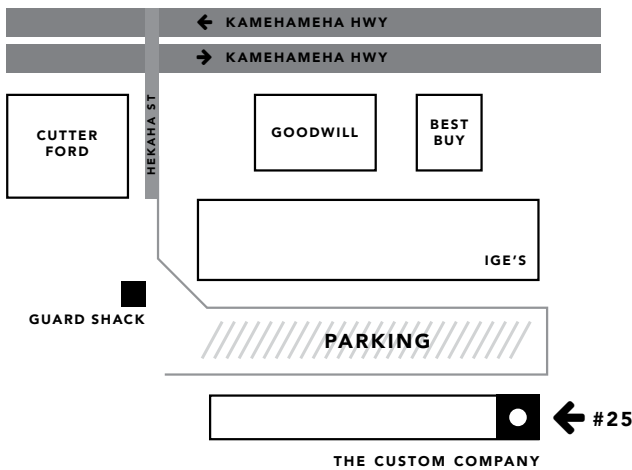

**TWO OPTIONS TO BUY UNIFORMS**

- 1 Shop online at [www.uniformsbytcc.com](http://www.uniformsbytcc.com)  
**(Free shipping through August 31, 2017)**  
Use code: **SOTOFREE**
  
- 2 Visit our store at Harbor Center  
98-027 Hekaha St., #25  
Aiea, Hawaii 96701  
Phone: (808) 799-8191
  
- Store Hours:  
Monday-Friday 9:00A-4:00P  
Saturday 10:00A-2:00P  
Summer Hours (effective Wed., July 5, 2017):  
Monday-Saturday 9:00A-5:00P  
**Pay by cash and credit/debit cards only (no checks)**

**Unisex Polo**

Fabric: 100% Cotton

Color: Grey, Red

Prices: (pre-tax)

Sizes:	YXS-YXL	\$18.00
	S-XL	\$20.00
	2XL	\$22.00

**Zip Hooded Jacket**

Fabric: Poly/Cotton

Color: Grey, Navy (limited quantities)

Prices: (pre-tax)

Sizes:	YS-YL	\$28.00
	S-XL	\$28.00

**P.E T-Shirt**

Fabric: Poly/Cotton

Color: Grey

Prices: (pre-tax)

Sizes:	YS-YL	\$10.00
	S-XL	\$10.00
	2XL	\$12.00

FRONT