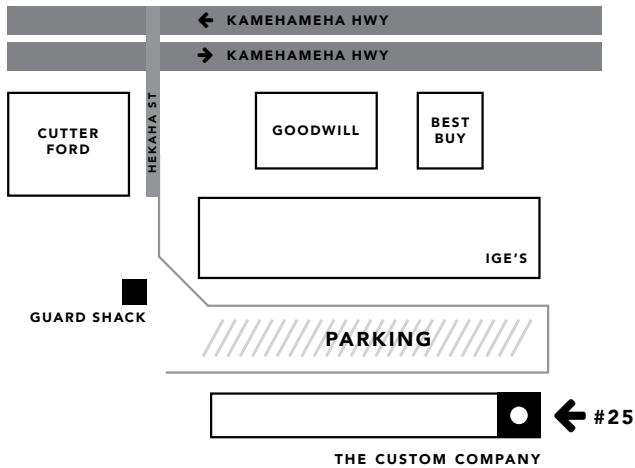

② Visit our store at Harbor Center  
98-027 Hekaha St., #25  
Aiea, Hawaii 96701  
Phone: (808) 799-8191

**Store Hours:**

Monday–Friday 9:00A–4:00P

Saturday 10:00A–2:00P

**Summer Hours**

(effective July 5, 2018 - August 18, 2018):

Monday–Saturday 9:00A–5:00P

**Pay by cash and credit/debit cards only (no checks)**

**Unisex Polo**

Fabric: 100% Cotton

Color: Grey, Red

Prices: (pre-tax)

Sizes:	YXS–YXL	\$18.00
	S-XL	\$20.00
	2XL	\$22.00

**Zip Hooded Jacket**